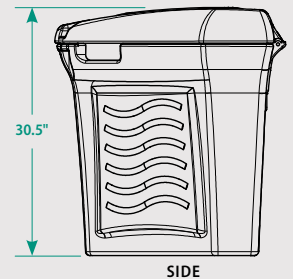

Standard Features

- Tough UV stabilized polyethylene construction with 11.5 cubic-foot storage space
- Designed to accept a regular padlock
- Unique raised edge resists water penetration
- Recessed back for water riser and hose storage