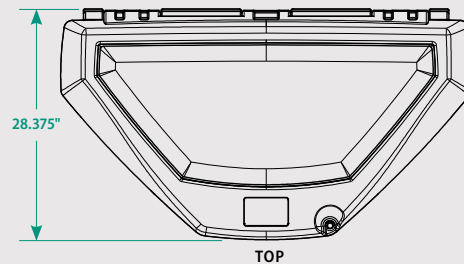

Standard Features

- Tough UV stabilized polyethylene construction with 11.5 cubic-foot storage space
- Designed to accept a regular padlock
- Unique raised edge resists water penetration
- Recessed back for water riser and hose storage