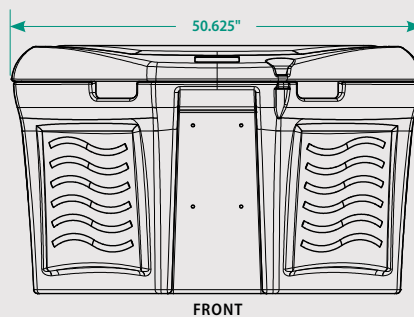

Standard Features

- Tough UV stabilized polyethylene construction with 11.5 cubic-foot storage space
- Designed to accept a regular padlock
- Unique raised edge resists water penetration
- Recessed back for water riser and hose storage