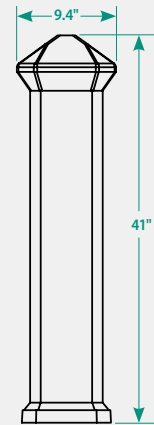

LightCenter

MARINA
RV PARK
BUSINESS
HOME

Standard Features

- Corrosion, impact and UV resistant polyvinyl chloride polymer for all molded body parts
- Molded-in permanent white to resist showing scratches and chips
- Efficient, long-lasting 10W LED Light bulbs
- Photo-cell activated 360° downward lighting with clear lens

Options

- Lid/top colors: white, blue or green

FRONT

PowerPedestal.com

1.800.825.3379 or **918.341.6811** | Fax: 918.341.1178

Email: sales@powerpedestal.com

Technical assistance: support@powerpedestal.com

915 West Blue Starr Drive ■ Claremore, OK 74017 USA

HYPOWER™

THE POWER PEDESTAL COMPANY